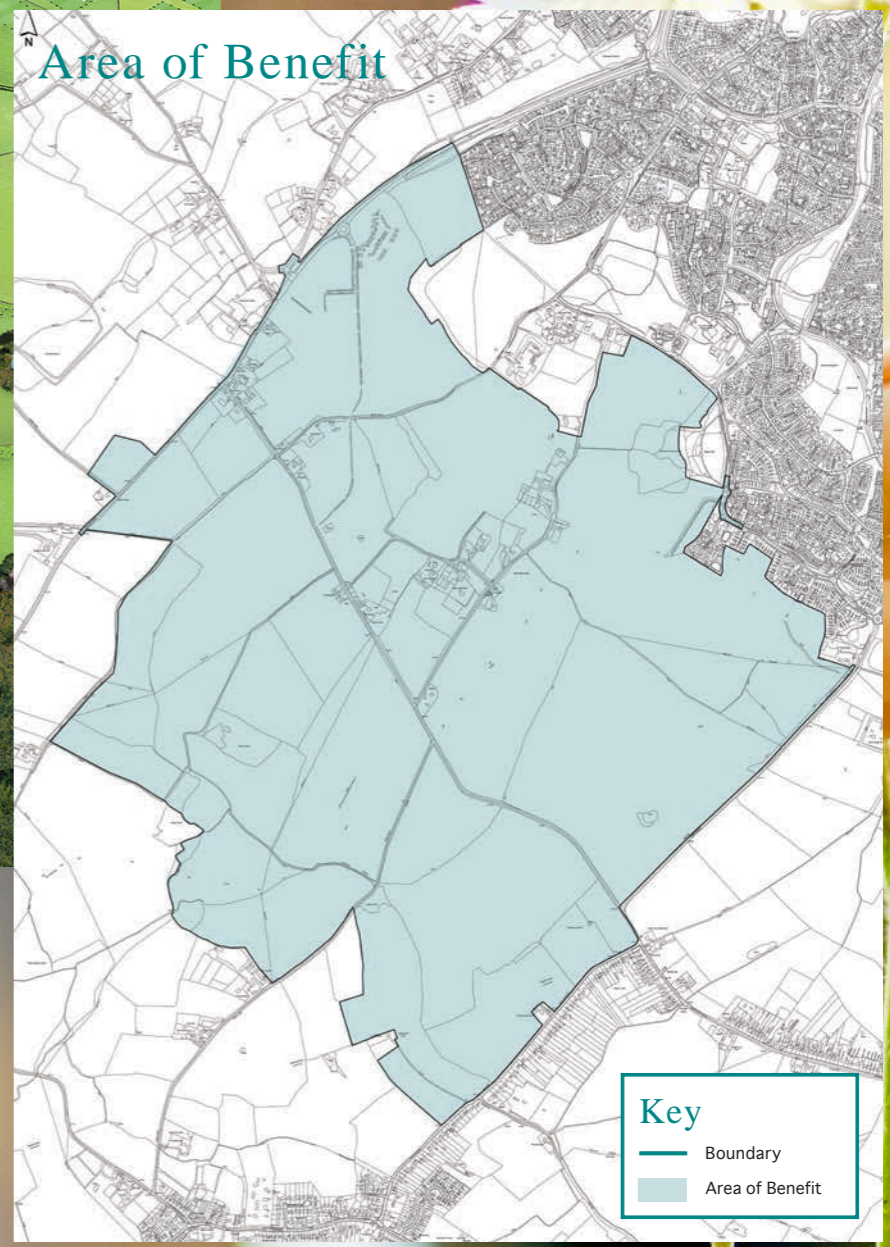

Illustrative plan of some of the community buildings to be adopted and managed by the CMO

- 1** First Premises on Play Space 1
- 2** Community Hub
- 3** Discovery Park Sports Hub
- 4** Chilmington Hamlet Leisure Facilities
- 5** Chilmington Brook Community Facility
- 6** Orchard Village Community Facility